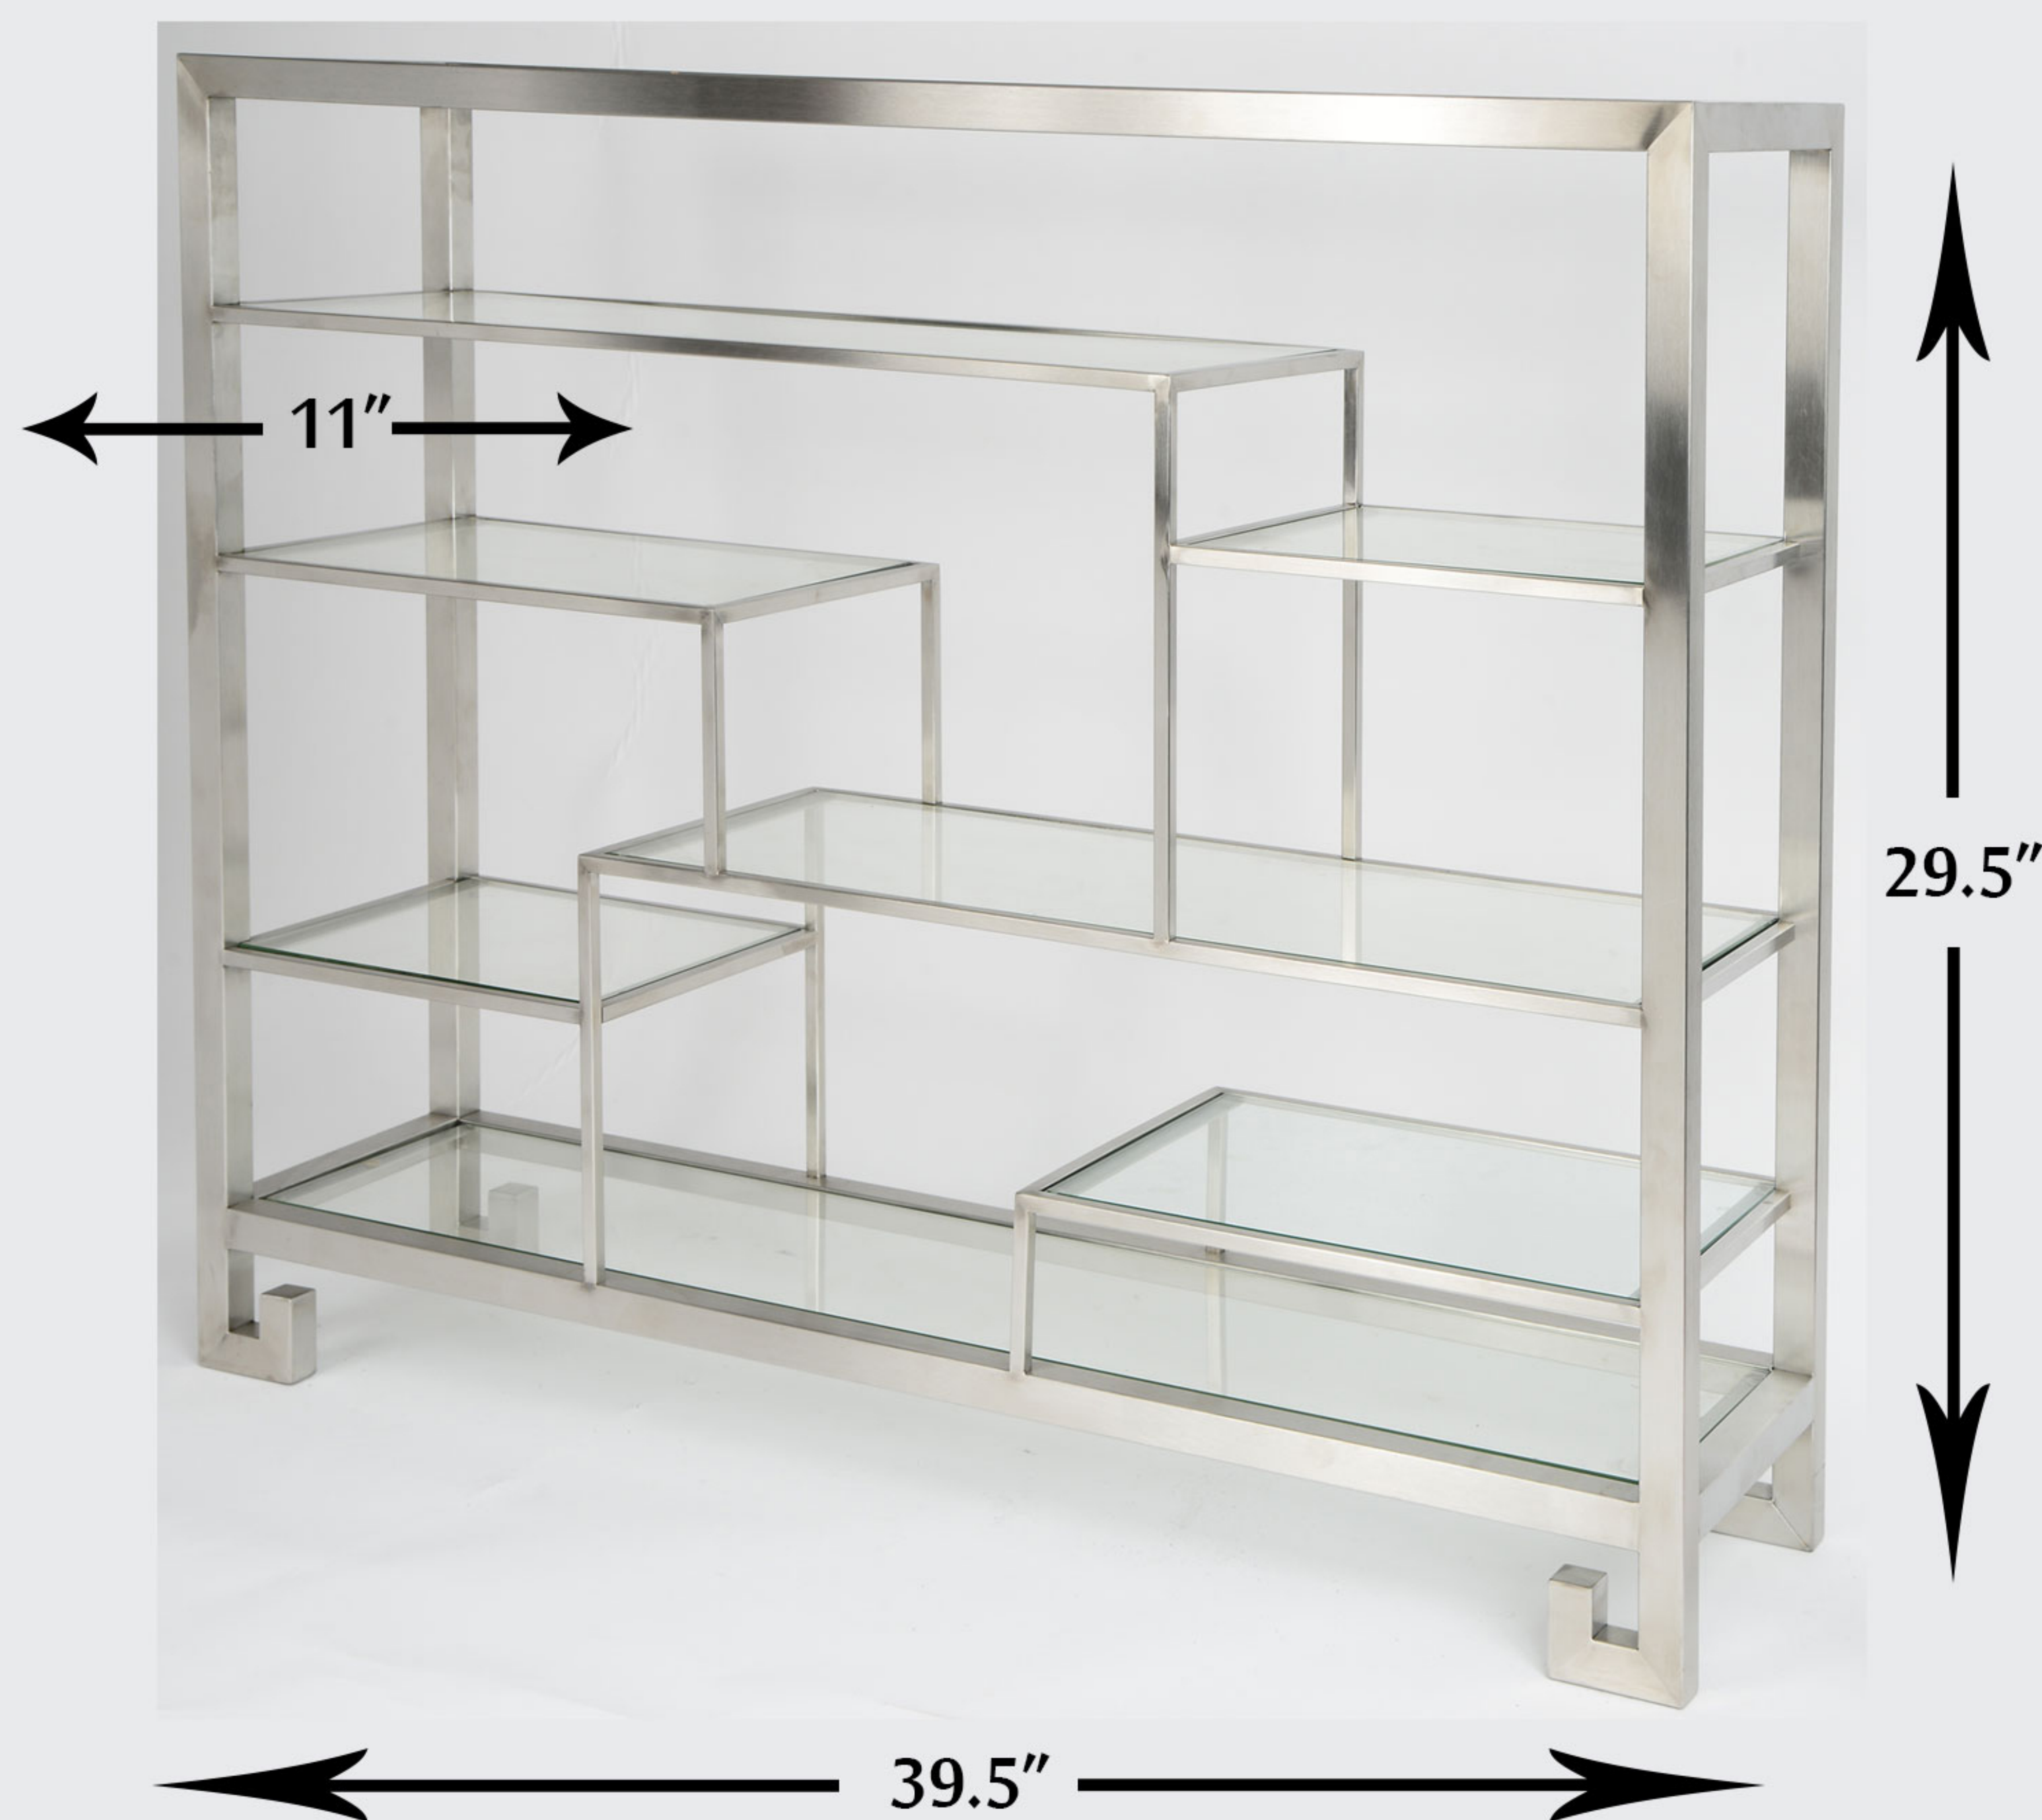

#ST1765

Square Tabletop Stand with Glass Shelves

#AC1765

Square Tabletop Stand with Frosted Acrylic Shelves

-----

**Features:**

**Stainless Steel Brushed Finish**

**Single Piece Construction**

**Designed with Eight Display Shelves**

**Shelves Firmly Set Into Stainless Steel Frames**

**Four Stainless Steel Supporting Legs**

**Xylo Custom Finishes Available**

*"Square"*  
*Tabletop Display Stand*